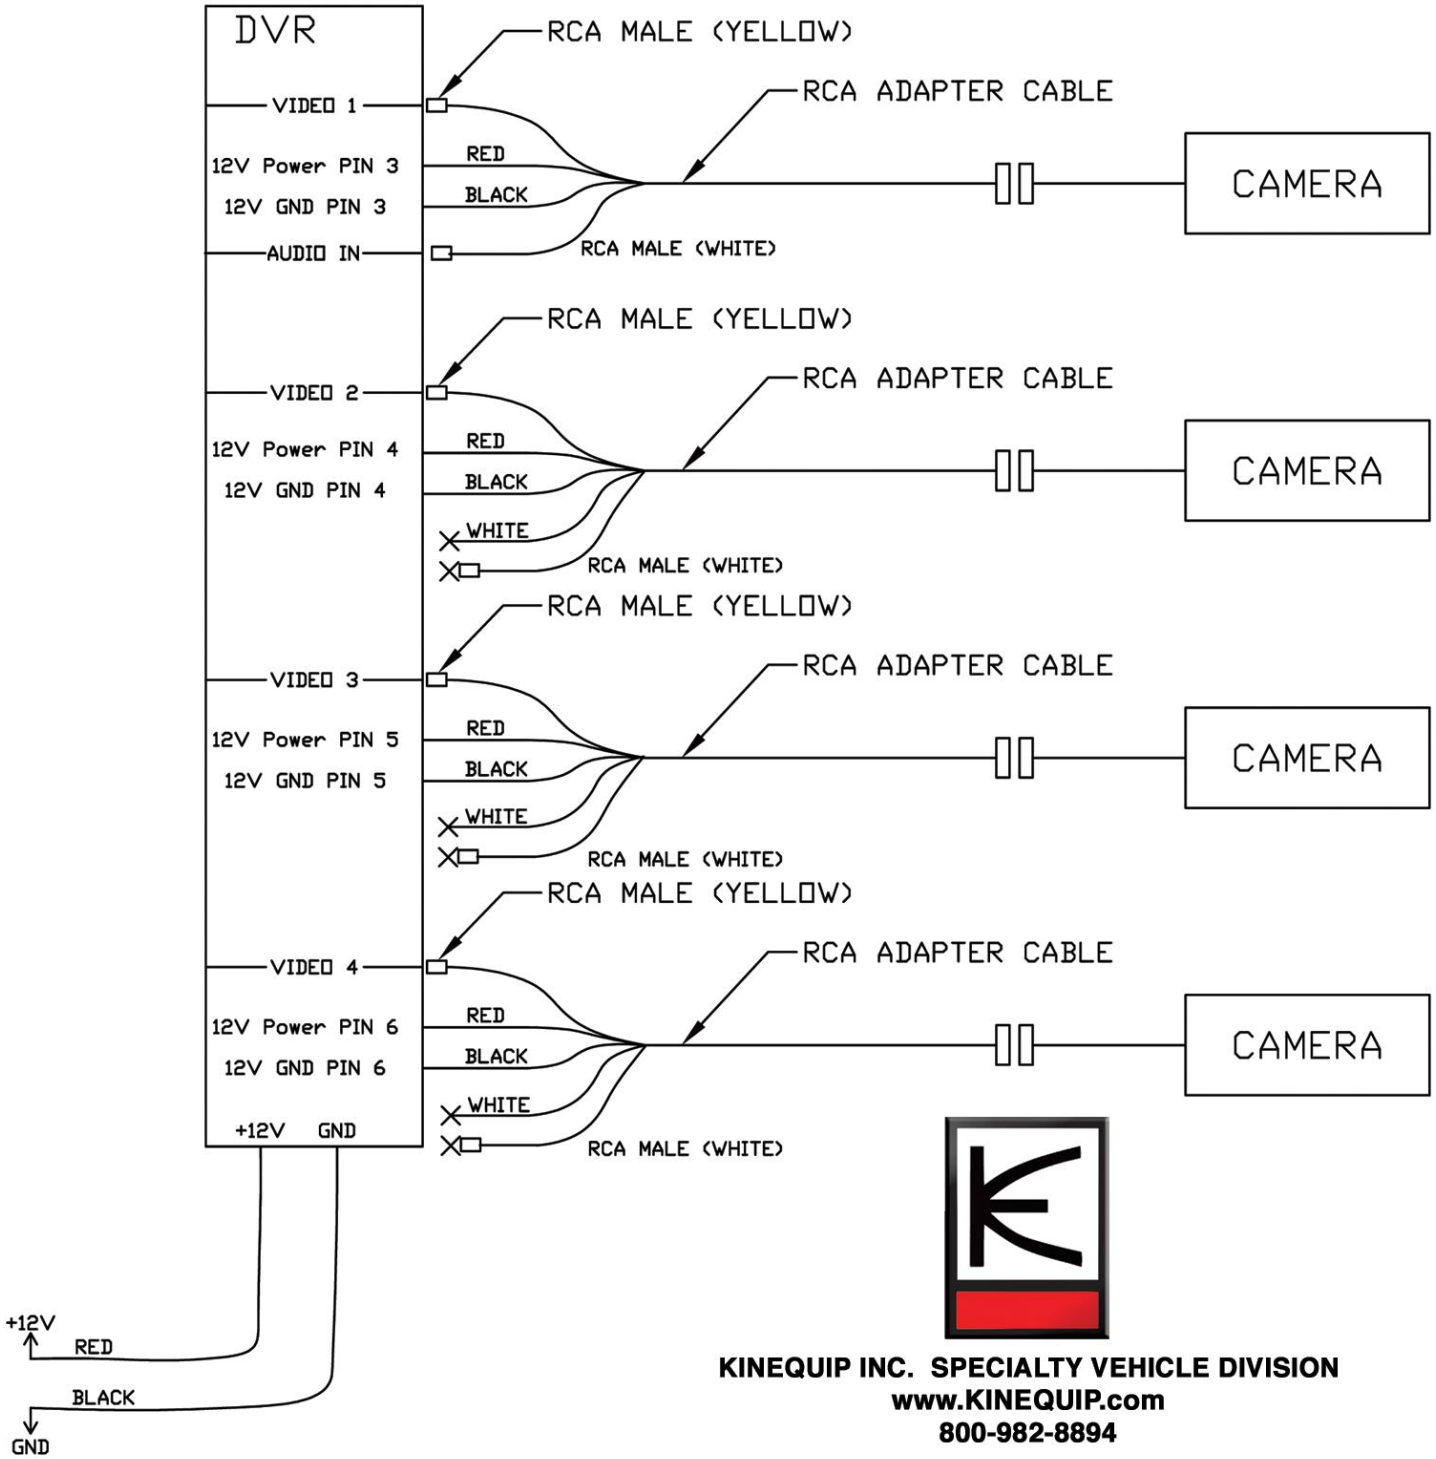

TYPICAL DVR CONNECTIONS (WITHOUT MONITOR)

KINEQUIP INC.
SPECIALTY VEHICLE DIVISION
www.KINEQUIP.com
800-982-8894