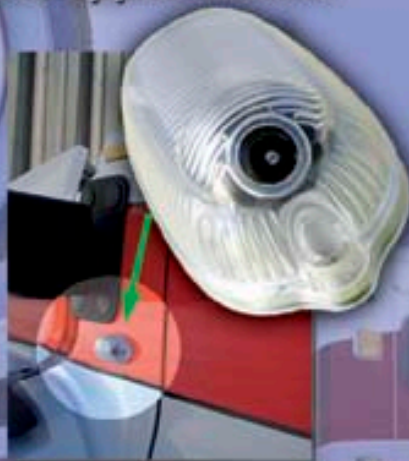

Cameras For Every Need.

Digital solid state video solutions for your vehicle applications.

Represented by:

KINEQUIP INC

SPECIALTY VEHICLE DIVISION

www.Kinequip.com

Cameras For A Different Point of View

Color, Tilt, Cylinder, Rear, Low Light, No Light (Built-in I.R. Lighting), Built-in Microphone, Rugged Side Body Housing, Mirror Image Orientation (Switchable), 90-150 Degree Viewing Angles, Waterproof Housings, and a Variety of Mounting Configurations.

TAMPER PROOF CAMERA

High Resolution, 1/3" CCD Color Camera
Waterproof Metal Housing
Waterproof Microphone
Wide Angle View
Adjustable Mounting Angle
Infrared LED for Night Vision
Selectable Normal or Revers Image

CCD05

High Resolution, 1/3" CCD Color Camera
Compact Zinc Alloy Die Cast Body
Waterproof Housing / Waterproof Microphone
Adjustable Mounting Angle/ Wide Angle Lens
Flush Mount or Surface Mount Flexible
Mirror Image and Normal Image Option

CCD04 (Black/White)

High Resolution, 1/3" CCD Color Camera
Compact Zinc Alloy Die Cast Body
Waterproof Housing / Waterproof Microphone
Adjustable Mounting Angle
Wide Angle Lens
Night Vision Function
Mirror Image And Normal Image Is Optional